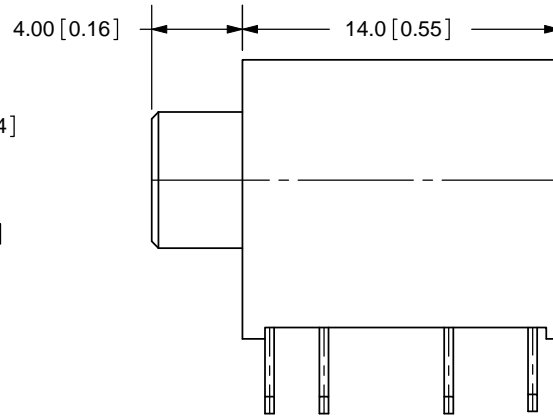

REV.	DESCRIPTION	DATE
A	NEW DRAWING	12/1/2005
B	updated dimensions	10/16/2007

TOLERANCE:
X.X ±0.2mm
X.XX ±0.1mm
X.XXX ±0.05mm

SPECIFICATIONS:
RATING: 12V DC @ 1A
CONTACT RESISTANCE: 30m OHMS MAX
INSULATION RESISTANCE: 50M OHMS MIN: 500V DC
VOLTAGE WITHSTAND: 500V AC R.M.S. FOR 1 MINUTE
LIFE: 5,000 CYCLES

	MATERIAL	PLATING
TERMINAL 1	Brass	Tin
TERMINAL 2	Brass	Tin
TERMINAL 3	Brass	Tin
TERMINAL 4	Brass	Tin
SPRING	Stainless Steel	
BUSHING	Brass	Nickel
HOUSING	PBT	

20050 SW 112th Ave.
Tualatin, OR 97062
Phone: 503-612-2300
800-275-4899
Fax: 503-612-2383
Website: www.cui.com

TITLE: 3.5mm RIGHT ANGLE STEREO JACK		REV: B
PART NO. SJ1-3534N		UNITS: MM [INCHES]
DRAWN BY: ZRJ	APPROVED BY:	SCALE: 3:1

PC FILE NAME:
SJ1-3534N

COPYRIGHT 2007 BY CUI INC.