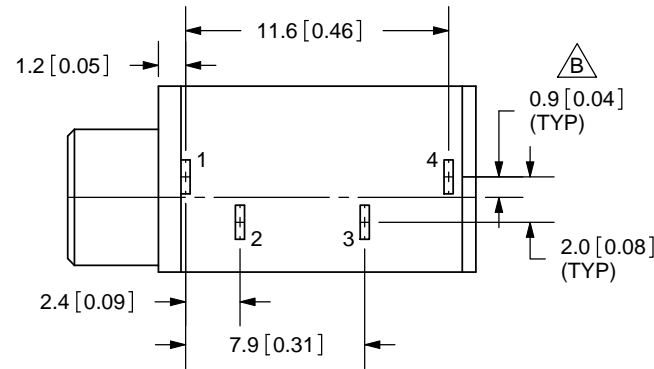

REV.	DESCRIPTION	DATE
A	NEW DRAWING	12/1/2005
B	updated dimensions	10/16/2007

TOLERANCE:
X.X ±0.2mm
X.XX ±0.1mm
X.XXX ±0.05mm

SPECIFICATIONS:
RATING: 12V DC @ 1A
CONTACT RESISTANCE: 30m OHMS MAX
INSULATION RESISTANCE: 50M OHMS MIN: 500V DC
VOLTAGE WITHSTAND: 500V AC R.M.S. FOR 1 MINUTE
LIFE: 5,000 CYCLES

	MATERIAL	PLATING
TERMINAL 1	Brass	Tin
TERMINAL 2	Brass	Tin
TERMINAL 3	Brass	Tin
TERMINAL 4	Brass	Tin
SPRING	Stainless Steel	
BUSHING	Brass	Nickel
HOUSING	PBT	

20050 SW 112th Ave.
Tualatin, OR 97062
Phone: 503-612-2300
800-275-4899
Fax: 503-612-2383
Website: www.cui.com

TITLE: 3.5mm RIGHT ANGLE STEREO JACK		REV: B
PART NO. SJ1-3534N		UNITS: MM [INCHES]
DRAWN BY: ZRJ	APPROVED BY:	SCALE: 3:1

PC FILE NAME:
SJ1-3534N

COPYRIGHT 2007 BY CUI INC.