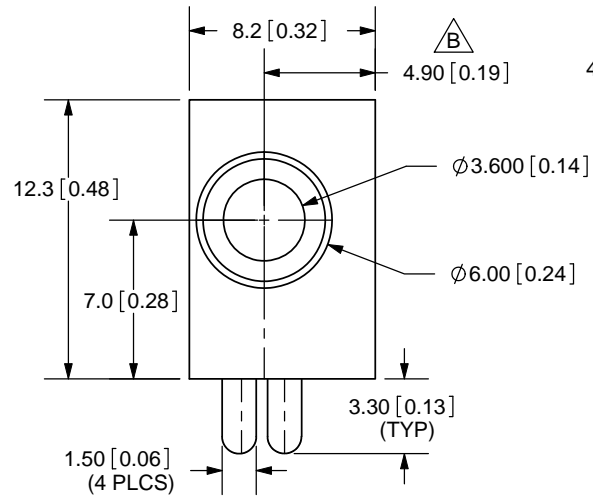

REV.	DESCRIPTION	DATE
A	NEW DRAWING	12/1/2005
B	updated dimensions	10/16/2007

TOLERANCE:
X.X ±0.2mm
X.XX ±0.1mm
X.XXX ±0.05mm

SPECIFICATIONS:
RATING: 12V DC @ 1A
CONTACT RESISTANCE: 30m OHMS MAX
INSULATION RESISTANCE: 50M OHMS MIN: 500V DC
VOLTAGE WITHSTAND: 500V AC R.M.S. FOR 1 MINUTE
LIFE: 5,000 CYCLES

	MATERIAL	PLATING
TERMINAL 1	Brass	Tin
TERMINAL 2	Brass	Tin
TERMINAL 3	Brass	Tin
TERMINAL 4	Brass	Tin
SPRING	Stainless Steel	
BUSHING	Brass	Nickel
HOUSING	PBT	

20050 SW 112th Ave.
Tualatin, OR 97062
Phone: 503-612-2300
800-275-4899
Fax: 503-612-2383
Website: www.cui.com

TITLE: 3.5mm RIGHT ANGLE STEREO JACK		REV: B
PART NO. SJ1-3534N		UNITS: MM [INCHES]
DRAWN BY: ZRJ	APPROVED BY:	SCALE: 3:1

PC FILE NAME:
SJ1-3534N

COPYRIGHT 2007 BY CUI INC.