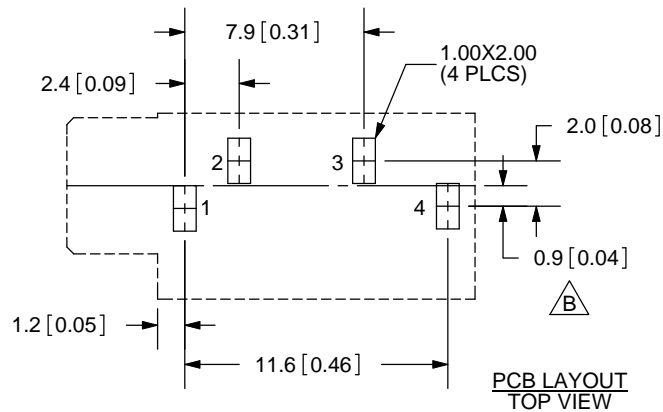

REV.	DESCRIPTION	DATE
A	NEW DRAWING	12/1/2005
B	updated dimensions	10/16/2007

TOLERANCE:
X.X ±0.2mm
X.XX ±0.1mm
X.XXX ±0.05mm

SPECIFICATIONS:
RATING: 12V DC @ 1A
CONTACT RESISTANCE: 30m OHMS MAX
INSULATION RESISTANCE: 50M OHMS MIN: 500V DC
VOLTAGE WITHSTAND: 500V AC R.M.S. FOR 1 MINUTE
LIFE: 5,000 CYCLES

	MATERIAL	PLATING
TERMINAL 1	Brass	Tin
TERMINAL 2	Brass	Tin
TERMINAL 3	Brass	Tin
TERMINAL 4	Brass	Tin
SPRING	Stainless Steel	
BUSHING	Brass	Nickel
HOUSING	PBT	

20050 SW 112th Ave.
Tualatin, OR 97062
Phone: 503-612-2300
800-275-4899
Fax: 503-612-2383
Website: www.cui.com

TITLE: 3.5mm RIGHT ANGLE STEREO JACK		REV: B
PART NO. SJ1-3534N		UNITS: MM [INCHES]
DRAWN BY: ZRJ	APPROVED BY:	SCALE: 3:1

PC FILE NAME:
SJ1-3534N

COPYRIGHT 2007 BY CUI INC.